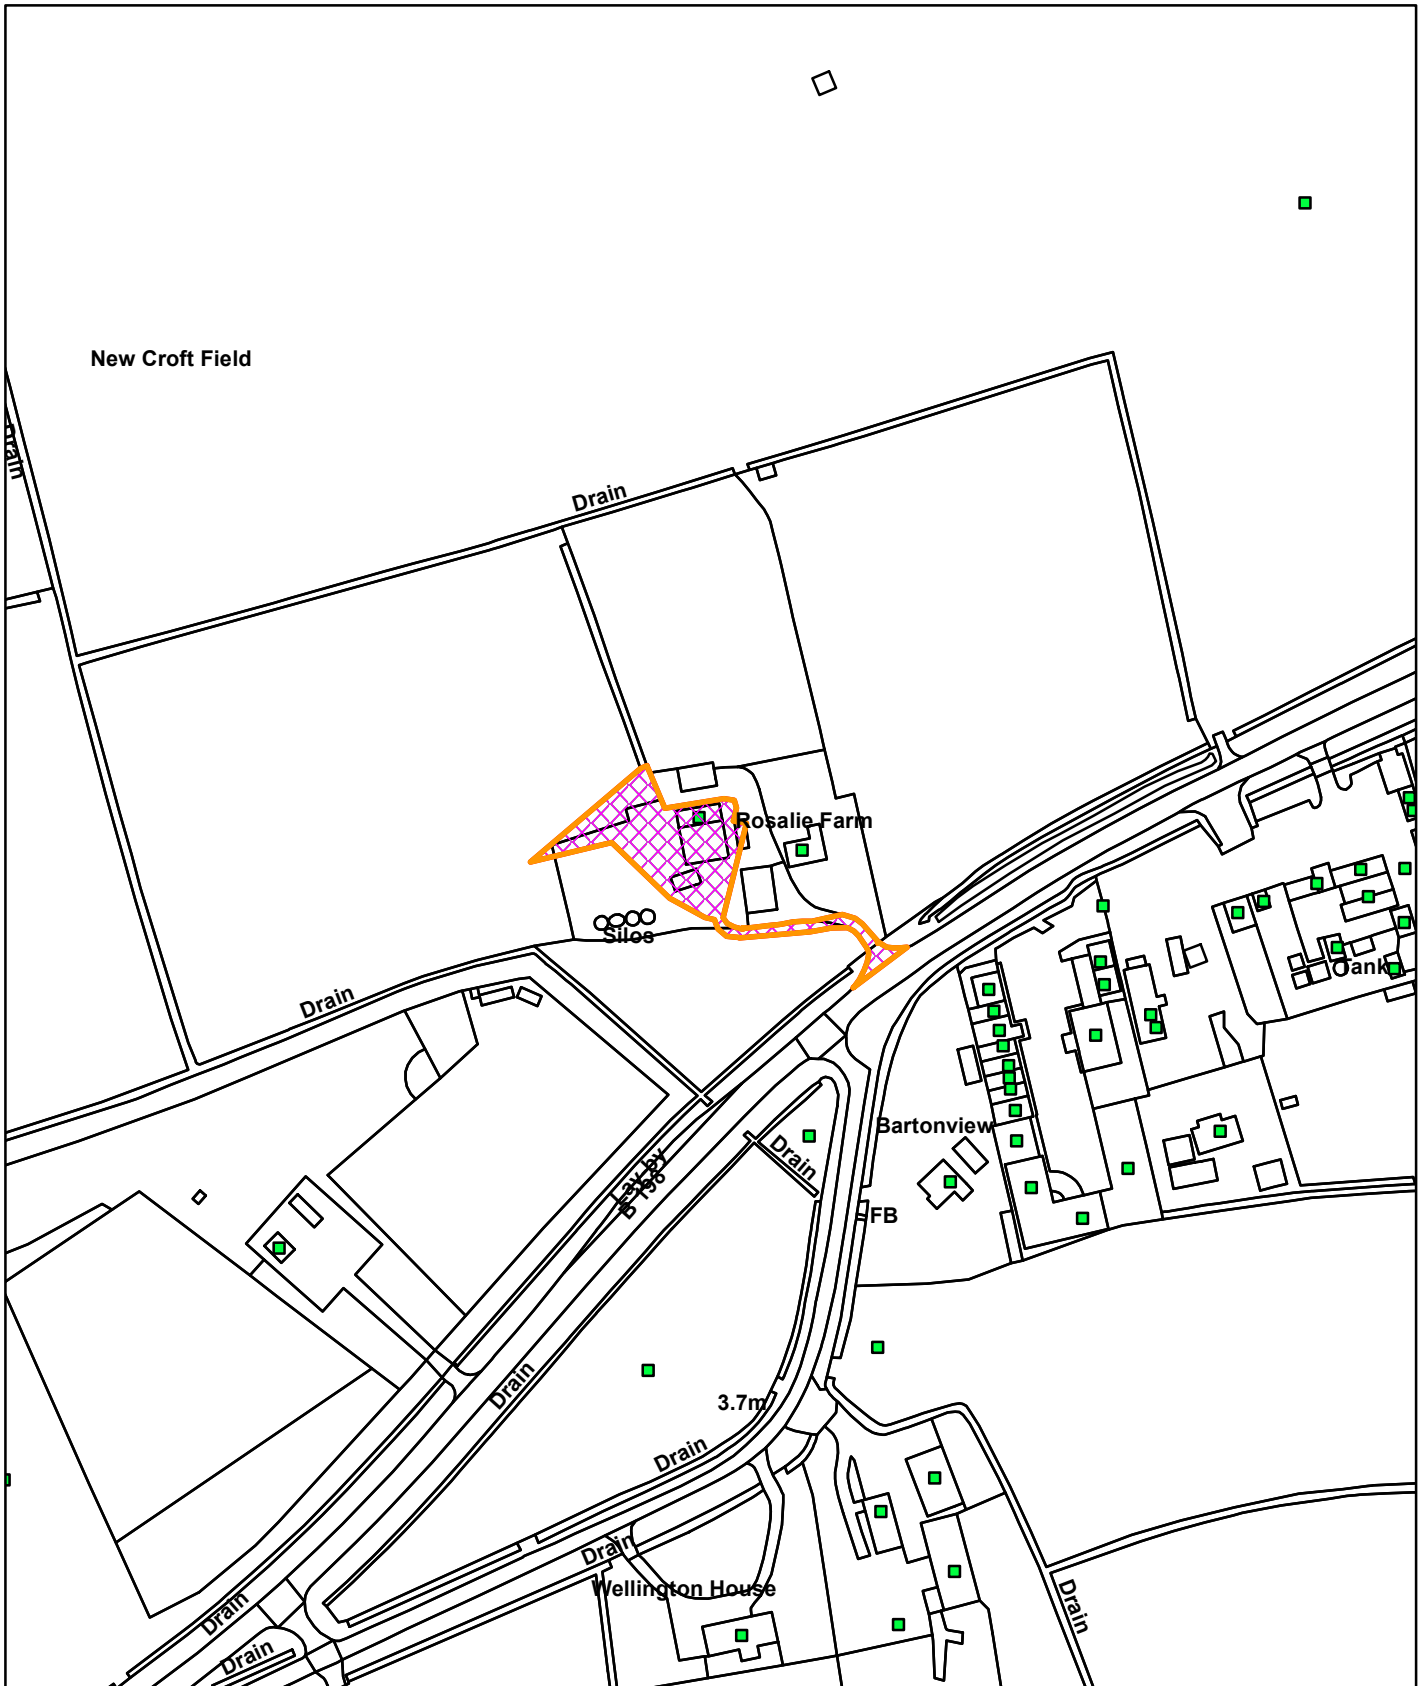

23/00342/F

Barns and Land at Rosalie Farm, Lynn Road, Walsoken, PE14 7DA

© Crown copyright and database rights 2023
Ordnance Survey 100024314

21/08/2023